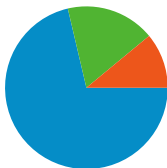

Traffic Sources Overview

- **Direct Traffic**
  1,654.00 (71.32%)
- **Search Engines**
  410.00 (17.68%)
- **Referring Sites**
  255.00 (11.00%)

Content Overview

Pages	Pageviews	% Pageviews
/	1,594	17.16%
/333cafemenu.asp	1,211	13.04%
/333cafeappetizers.asp	912	9.82%
/333cafespecials.asp	873	9.40%
/333cafedesserts.asp	772	8.31%