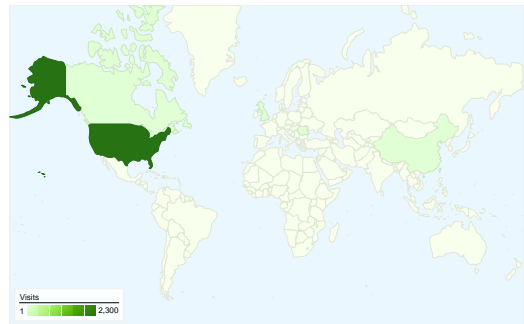

Visitors
704

Map Overlay world

Traffic Sources Overview

- **Direct Traffic**
1,654.00 (71.32%)
- **Search Engines**
410.00 (17.68%)
- **Referring Sites**
255.00 (11.00%)

Content Overview

Pages	Pageviews	% Pageviews
/	1,594	17.16%
/333cafemenu.asp	1,211	13.04%
/333cafeappetizers.asp	912	9.82%
/333cafespecials.asp	873	9.40%
/333cafedesserts.asp	772	8.31%

All traffic sources sent a total of 2,319 visits

 71.32% Direct Traffic

 11.00% Referring Sites

 17.68% Search Engines

- Direct Traffic
1,654.00 (71.32%)
- Search Engines
410.00 (17.68%)
- Referring Sites
255.00 (11.00%)

2,319 visits came from 14 countries/territories

Site Usage

Country/Territory	Visits	Pages/Visit	Avg. Time on Site	% New Visits	Bounce Rate
United States	2,300	4.03	00:02:55	29.83%	43.09%
Romania	3	1.00	00:00:00	66.67%	100.00%
China	3	1.00	00:00:00	100.00%	100.00%
Canada	2	1.00	00:00:00	100.00%	100.00%
United Kingdom	2	2.00	00:00:26	100.00%	50.00%
Germany	1	2.00	00:00:36	100.00%	0.00%
Saudi Arabia	1	1.00	00:00:00	100.00%	100.00%
Ireland	1	1.00	00:00:00	100.00%	100.00%
Malaysia	1	1.00	00:00:00	100.00%	100.00%

Albania	1	1.00	00:00:00	100.00%	100.00%
					1 - 10 of 14

Pages on this site were viewed a total of 9,289 times

 **9,289** Pageviews

 **5,773** Unique Views

 **43.42%** Bounce Rate

Top Content

Pages	Pageviews	% Pageviews
/	1,594	17.16%
/333cafemenu.asp	1,211	13.04%
/333cafeappetizers.asp	912	9.82%
/333cafespecials.asp	873	9.40%
/333cafedesserts.asp	772	8.31%