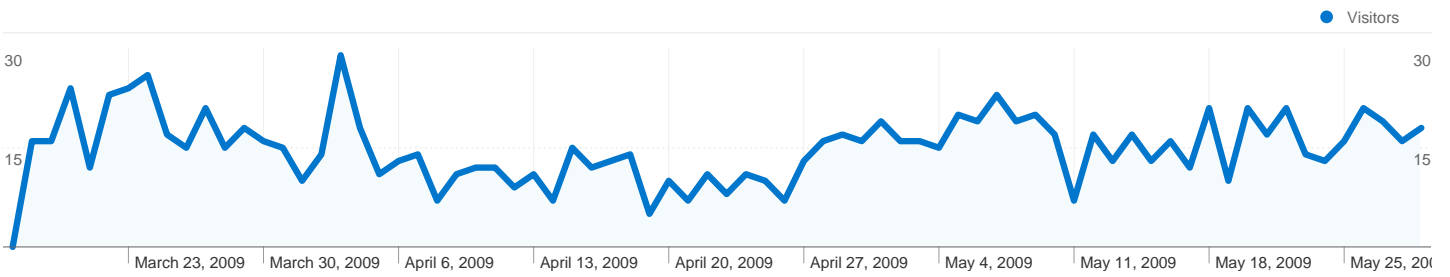

Site Usage

 **2,319** Visits

 **43.42%** Bounce Rate

 **9,289** Pageviews

 **00:02:53** Avg. Time on Site

 **4.01** Pages/Visit

 **30.31%** % New Visits

Visitors Overview

704 people visited this site

 **2,319** Visits

 **704** Absolute Unique Visitors

 **9,289** Pageviews

 **4.01** Average Pageviews

 **00:02:53** Time on Site

 **43.42%** Bounce Rate

 **30.31%** New Visits

2,319 visits came from 14 countries/territories

Site Usage

Country/Territory	Visits	Pages/Visit	Avg. Time on Site	% New Visits	Bounce Rate
United States	2,300	4.03	00:02:55	29.83%	43.09%
Romania	3	1.00	00:00:00	66.67%	100.00%
China	3	1.00	00:00:00	100.00%	100.00%
Canada	2	1.00	00:00:00	100.00%	100.00%
United Kingdom	2	2.00	00:00:26	100.00%	50.00%
Germany	1	2.00	00:00:36	100.00%	0.00%
Saudi Arabia	1	1.00	00:00:00	100.00%	100.00%
Ireland	1	1.00	00:00:00	100.00%	100.00%
Malaysia	1	1.00	00:00:00	100.00%	100.00%

Albania	1	1.00	00:00:00	100.00%	100.00%
					1 - 10 of 14

Pages on this site were viewed a total of 9,289 times

 **9,289** Pageviews

 **5,773** Unique Views

 **43.42%** Bounce Rate

Top Content

Pages	Pageviews	% Pageviews
/	1,594	17.16%
/333cafemenu.asp	1,211	13.04%
/333cafeappetizers.asp	912	9.82%
/333cafespecials.asp	873	9.40%
/333cafedesserts.asp	772	8.31%