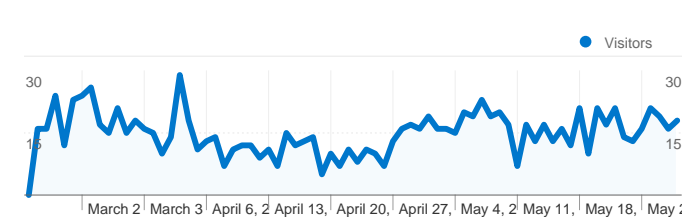

Site Usage

 **2,319** Visits

 **43.42%** Bounce Rate

 **9,289** Pageviews

 **00:02:53** Avg. Time on Site

 **4.01** Pages/Visit

 **30.31%** % New Visits

Visitors Overview

704 people visited this site

 **2,319** Visits

 **704** Absolute Unique Visitors

 **9,289** Pageviews

 **4.01** Average Pageviews

 **00:02:53** Time on Site

 **43.42%** Bounce Rate

 **30.31%** New Visits

2,319 visits came from 14 countries/territories

Site Usage

Country/Territory	Visits	Pages/Visit	Avg. Time on Site	% New Visits	Bounce Rate
United States	2,300	4.03	00:02:55	29.83%	43.09%
Romania	3	1.00	00:00:00	66.67%	100.00%
China	3	1.00	00:00:00	100.00%	100.00%
Canada	2	1.00	00:00:00	100.00%	100.00%
United Kingdom	2	2.00	00:00:26	100.00%	50.00%
Germany	1	2.00	00:00:36	100.00%	0.00%
Saudi Arabia	1	1.00	00:00:00	100.00%	100.00%
Ireland	1	1.00	00:00:00	100.00%	100.00%
Malaysia	1	1.00	00:00:00	100.00%	100.00%

Albania	1	1.00	00:00:00	100.00%	100.00%
					1 - 10 of 14

Pages on this site were viewed a total of 9,289 times

 **9,289** Pageviews

 **5,773** Unique Views

 **43.42%** Bounce Rate

Top Content

Pages	Pageviews	% Pageviews
/	1,594	17.16%
/333cafemenu.asp	1,211	13.04%
/333cafeappetizers.asp	912	9.82%
/333cafespecials.asp	873	9.40%
/333cafedesserts.asp	772	8.31%