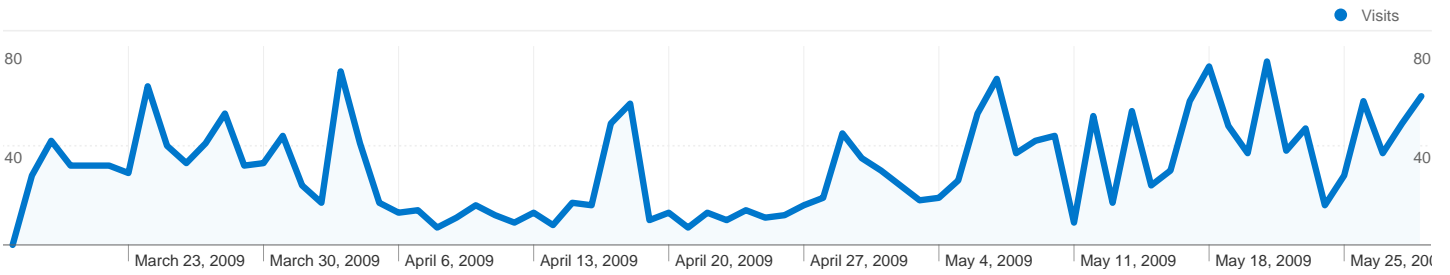

Site Usage

 **2,319** Visits

 **43.42%** Bounce Rate

 **9,289** Pageviews

 **00:02:53** Avg. Time on Site

 **4.01** Pages/Visit

 **30.31%** % New Visits

Visitors Overview

704 people visited this site

 **2,319** Visits

 **704** Absolute Unique Visitors

 **9,289** Pageviews

 **4.01** Average Pageviews

 **00:02:53** Time on Site

 **43.42%** Bounce Rate

 **30.31%** New Visits

All traffic sources sent a total of 2,319 visits

 71.32% Direct Traffic

 11.00% Referring Sites

 17.68% Search Engines

- Direct Traffic
1,654.00 (71.32%)
- Search Engines
410.00 (17.68%)
- Referring Sites
255.00 (11.00%)

2,319 visits came from 14 countries/territories

Site Usage

Country/Territory	Visits	Pages/Visit	Avg. Time on Site	% New Visits	Bounce Rate
United States	2,300	4.03	00:02:55	29.83%	43.09%
Romania	3	1.00	00:00:00	66.67%	100.00%
China	3	1.00	00:00:00	100.00%	100.00%
Canada	2	1.00	00:00:00	100.00%	100.00%
United Kingdom	2	2.00	00:00:26	100.00%	50.00%
Germany	1	2.00	00:00:36	100.00%	0.00%
Saudi Arabia	1	1.00	00:00:00	100.00%	100.00%
Ireland	1	1.00	00:00:00	100.00%	100.00%
Malaysia	1	1.00	00:00:00	100.00%	100.00%