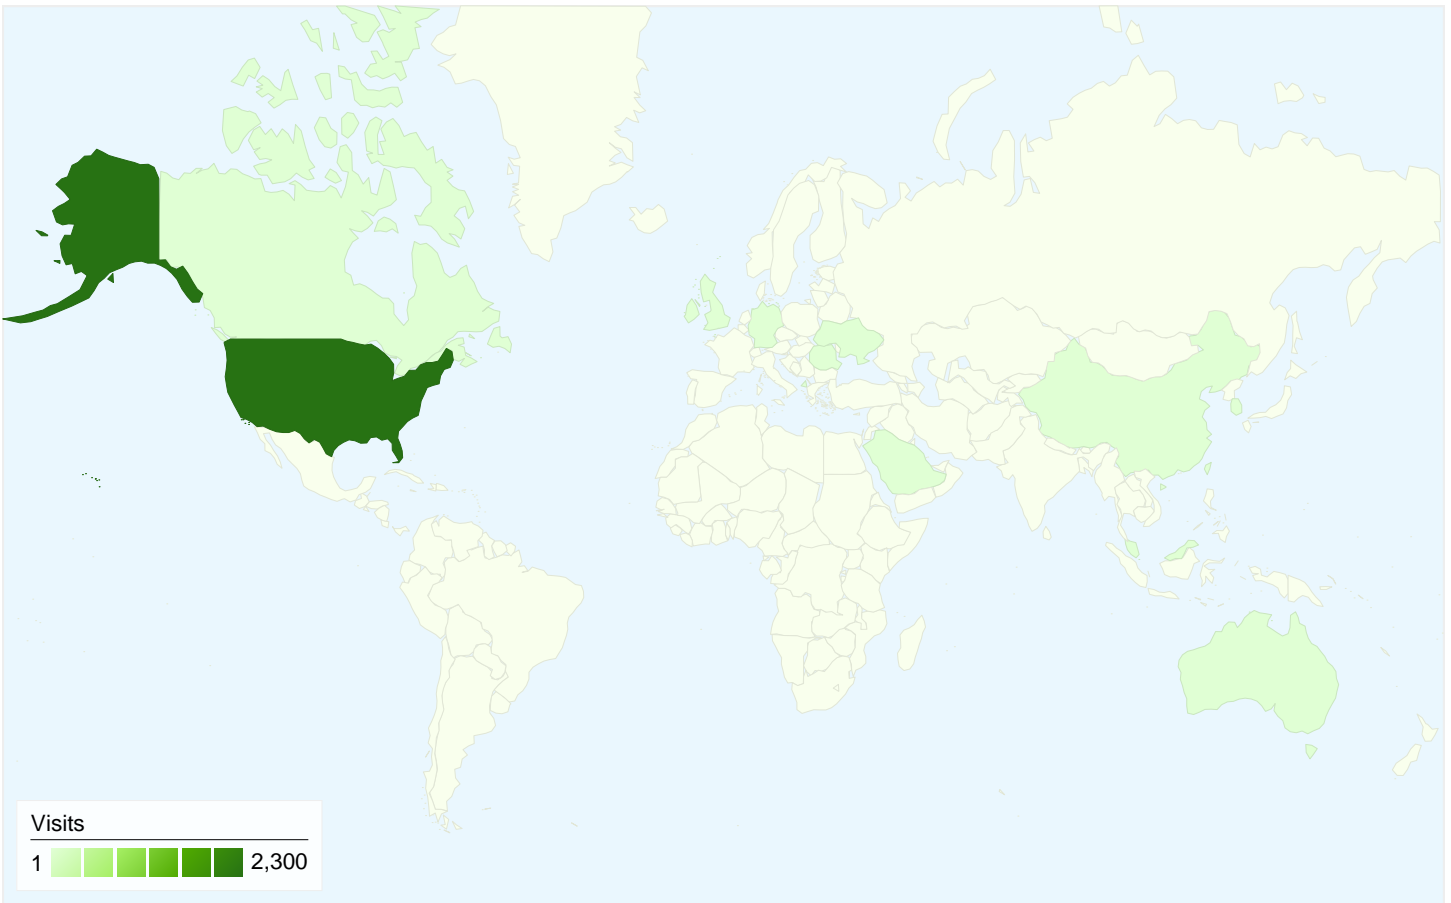

Visitors
704

Map Overlay world

Traffic Sources Overview

- **Direct Traffic**
1,654.00 (71.32%)
- **Search Engines**
410.00 (17.68%)
- **Referring Sites**
255.00 (11.00%)

Content Overview

Pages	Pageviews	% Pageviews
/	1,594	17.16%
/333cafemenu.asp	1,211	13.04%
/333cafeappetizers.asp	912	9.82%
/333cafespecials.asp	873	9.40%
/333cafedesserts.asp	772	8.31%

704 people visited this site

 **2,319** Visits

 **704** Absolute Unique Visitors

 **9,289** Pageviews

 **4.01** Average Pageviews

 **00:02:53** Time on Site

 **43.42%** Bounce Rate

 **30.31%** New Visits

All traffic sources sent a total of 2,319 visits

 71.32% Direct Traffic

 11.00% Referring Sites

 17.68% Search Engines

- Direct Traffic
1,654.00 (71.32%)
- Search Engines
410.00 (17.68%)
- Referring Sites
255.00 (11.00%)

2,319 visits came from 14 countries/territories

Site Usage

Country/Territory	Visits	Pages/Visit	Avg. Time on Site	% New Visits	Bounce Rate
United States	2,300	4.03	00:02:55	29.83%	43.09%
Romania	3	1.00	00:00:00	66.67%	100.00%
China	3	1.00	00:00:00	100.00%	100.00%
Canada	2	1.00	00:00:00	100.00%	100.00%
United Kingdom	2	2.00	00:00:26	100.00%	50.00%
Germany	1	2.00	00:00:36	100.00%	0.00%
Saudi Arabia	1	1.00	00:00:00	100.00%	100.00%
Ireland	1	1.00	00:00:00	100.00%	100.00%
Malaysia	1	1.00	00:00:00	100.00%	100.00%