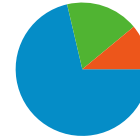

704 people visited this site

 **2,319** Visits

 **704** Absolute Unique Visitors

 **9,289** Pageviews

 **4.01** Average Pageviews

 **00:02:53** Time on Site

 **43.42%** Bounce Rate

 **30.31%** New Visits

Technical Profile

Browser	Visits	% visits	Connection Speed	Visits	% visits
Internet Explorer	1,270	54.76%	Cable	1,994	85.99%
Firefox	594	25.61%	Unknown	137	5.91%
Chrome	326	14.06%	DSL	97	4.18%
Safari	80	3.45%	T1	70	3.02%
Opera	41	1.77%	Dialup	17	0.73%

All traffic sources sent a total of 2,319 visits

 71.32% Direct Traffic

 11.00% Referring Sites

 17.68% Search Engines

- Direct Traffic
1,654.00 (71.32%)
- Search Engines
410.00 (17.68%)
- Referring Sites
255.00 (11.00%)