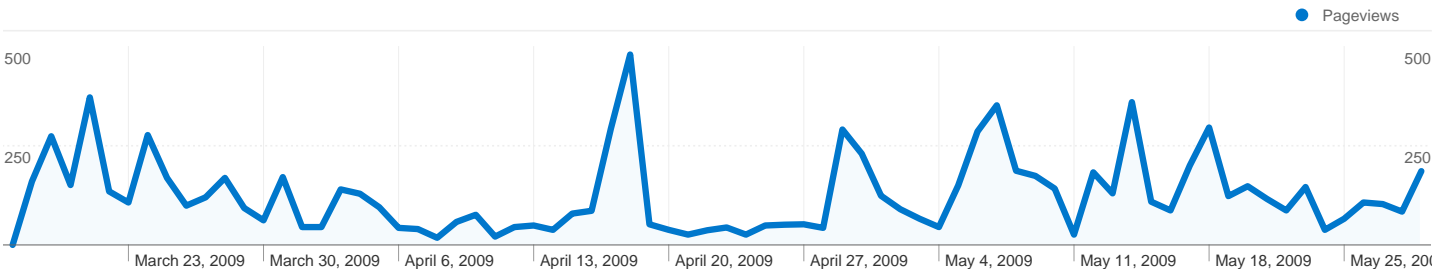

Pages on this site were viewed a total of 9,289 times

9,289 Pageviews

5,773 Unique Views

43.42% Bounce Rate

Top Content

Pages	Pageviews	% Pageviews
/	1,594	17.16%
/333cafemenu.asp	1,211	13.04%
/333cafeappetizers.asp	912	9.82%
/333cafespecials.asp	873	9.40%
/333cafedesserts.asp	772	8.31%