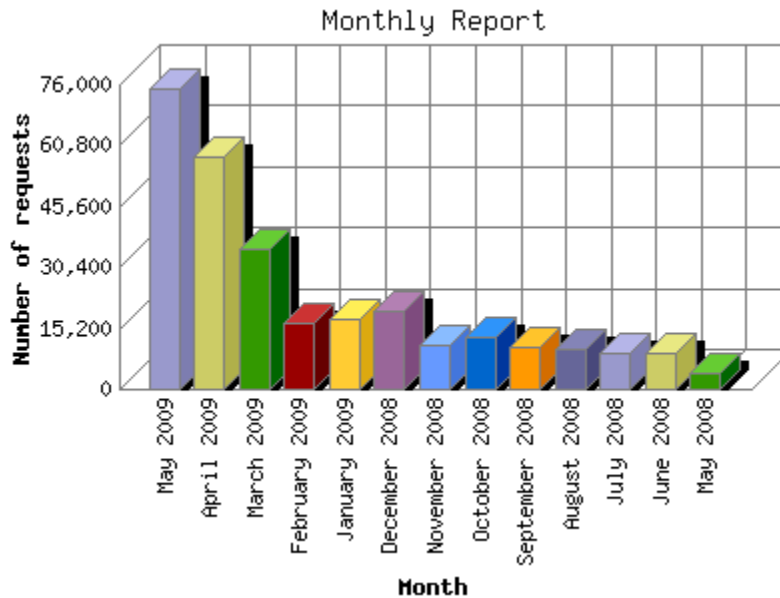

Web Site Report for www.333cafe.com

Monthly Report

The Monthly Report identifies activity for each month in the report time frame. Remember that each page hit can result in several server requests as the images for each page are loaded.

Note: Depending on the report time frame, the first and last months may not represent a complete month's worth of data, resulting in lower hits.

	Month	Number of requests	Number of page requests
1.	May 2008	4,018	536
2.	June 2008	8,847	1,197
3.	July 2008	8,844	1,041
4.	August 2008	10,202	1,285
5.	September 2008	10,482	1,224
6.	October 2008	13,014	1,575
7.	November 2008	11,001	1,399
8.	December 2008	19,446	1,741
9.	January 2009	17,501	1,762
10.	February 2009	16,402	1,772

11.	March 2009	34,895	4,047
12.	April 2009	57,775	5,223
13.	May 2009	75,112	6,920

Most active month May 2009 : 6,920 pages sent. **75,112 requests handled.**

Monthly average: 2,286 pages sent. **22,118 requests handled.**